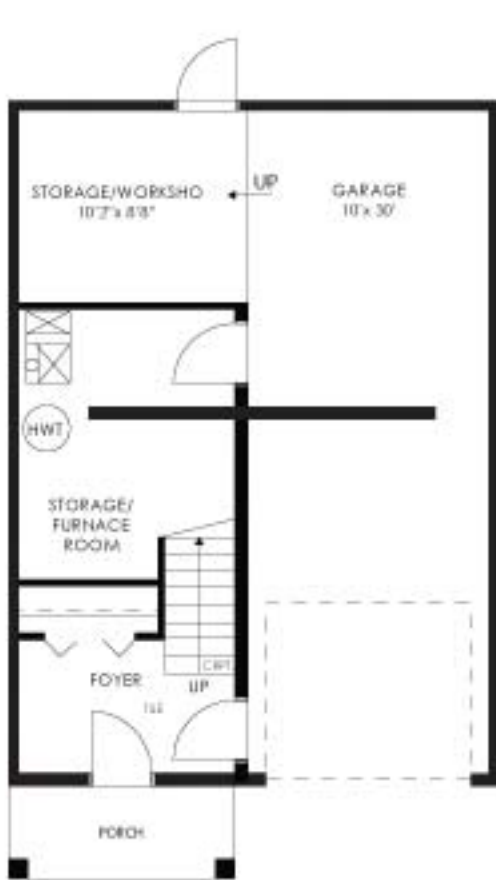

The Tamarack 1400 Sq.ft.

MAIN FLOOR PLAN
101 SQ.FT.

MAIN FLOOR PLAN
645 SQ.FT.

SECOND FLOOR PLAN
654 SQ.FT.